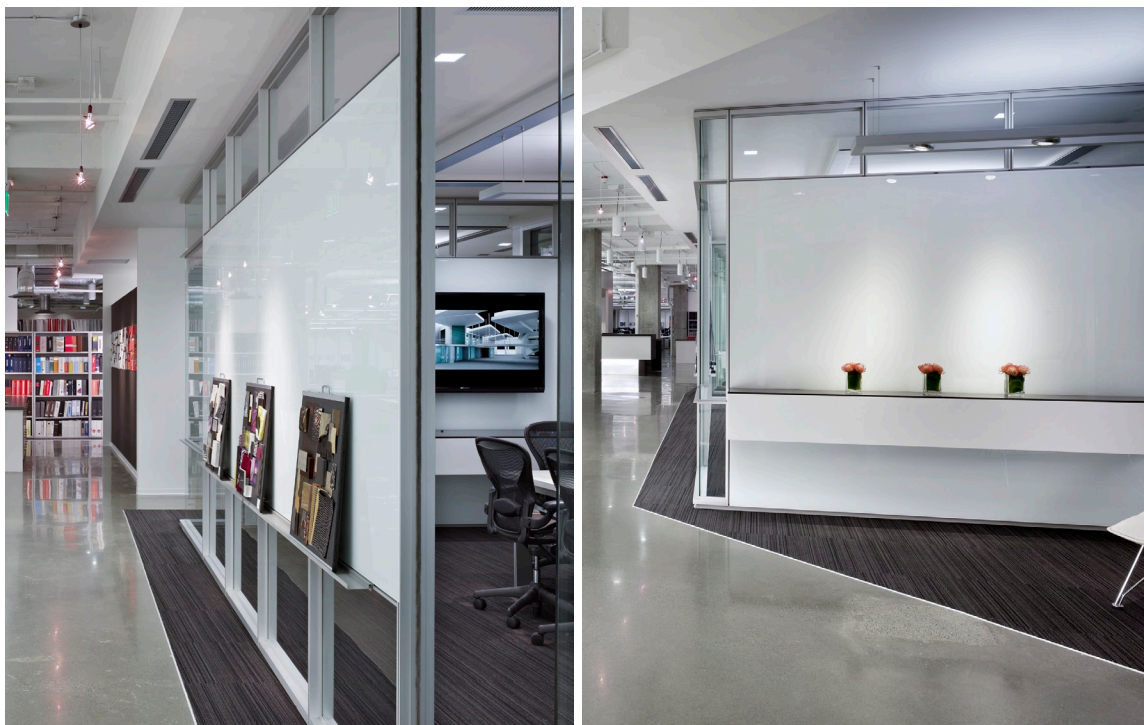

FRESHDIRTT

Products: Glass Walls,
Combination Walls,
Stick Built Walls,
Frameless Glass Sliding
Doors, Frameless Glass
Pivot Doors

Finishes: back painted glass,
clear anodized aluminum,
clear tempered glass

*Note: SIMO modular cabinets supported
on DIRTT Walls.*

Creative Bellevue, Washington

Design:
JPC Architects

Contractor:
Foushee

Distribution Partner:
Bang Office Interiors